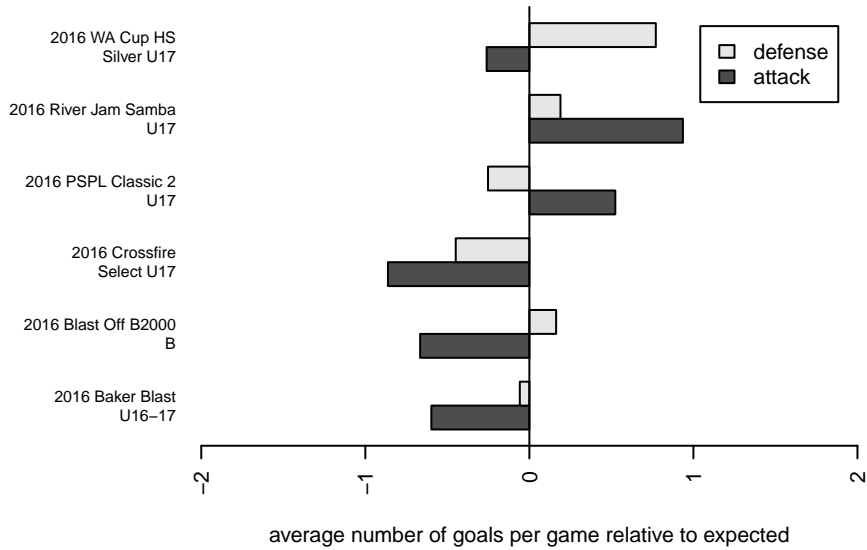

Impact FC Black B00

Cascade SC
 Renton, WA
 B00 total strength=1355
 attack=9.53 defense=4.92
 fall league = PSPL Classic 2 U17

alt names used:
 59 CSC Impact FC 00 Black
 CSC Impact FC B00 Black
 Impact FC 00 Black
 CSC Impact FC 00 Black
 CSC Impact FC 00 Black
 CASCADE SC CASCADE SOCCER CLUB IMF

Venues played:
 2016 Baker Blast U16-17
 2016 Crossfire Select U17
 2016 Blast Off B2000 B
 2016 River Jam Samba U17
 2016 PSPL Classic 2 U17
 2016 WA Cup HS Silver U17

Impact FC Black B00
 Dots are actual minus expected GF (blue circles) and GA (red triangles).
 Blue line is smoothed change in attack strength. Red is smoothed change in defense strength.

**attack and defense variance (black dot)
relative to other teams
and top 10 in region**

**attack and defense rating
relative to others at age
and all opponents in last 13 months**

Performance relative to 13 month average