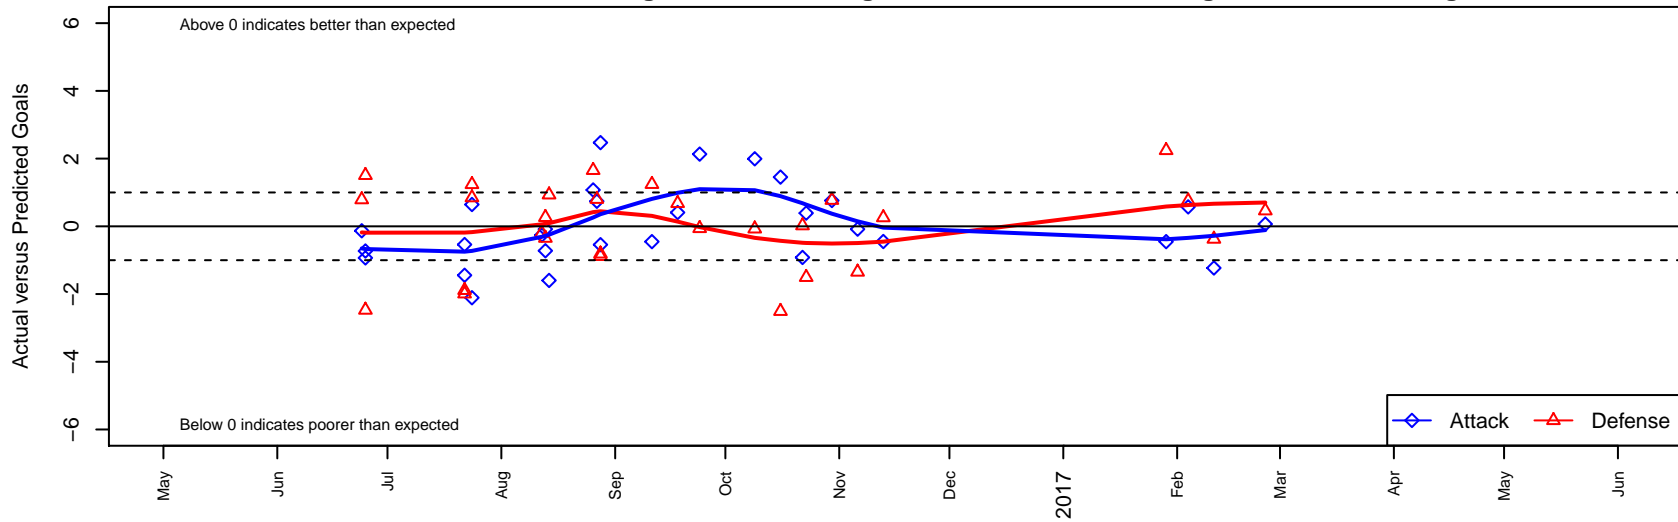

Impact FC Black B00

Cascade SC
 Renton, WA
 B00 total strength=1355
 attack=9.53 defense=4.92
 fall league = PSPL Classic 2 U17

alt names used:
 59 CSC Impact FC 00 Black
 CSC Impact FC B00 Black
 Impact FC 00 Black
 CSC Impact FC 00 Black
 CSC Impact FC 00 Black
 CASCADE SC CASCADE SOCCER CLUB IMF

Venues played:
 2016 Baker Blast U16-17
 2016 Crossfire Select U17
 2016 Blast Off B2000 B
 2016 River Jam Samba U17
 2016 PSPL Classic 2 U17
 2016 WA Cup HS Silver U17

Impact FC Black B00
 Dots are actual minus expected GF (blue circles) and GA (red triangles).
 Blue line is smoothed change in attack strength. Red is smoothed change in defense strength.

**attack and defense variance (black dot)
relative to other teams
and top 10 in region**

**attack and defense rating
relative to others at age
and all opponents in last 13 months**

Performance relative to 13 month average