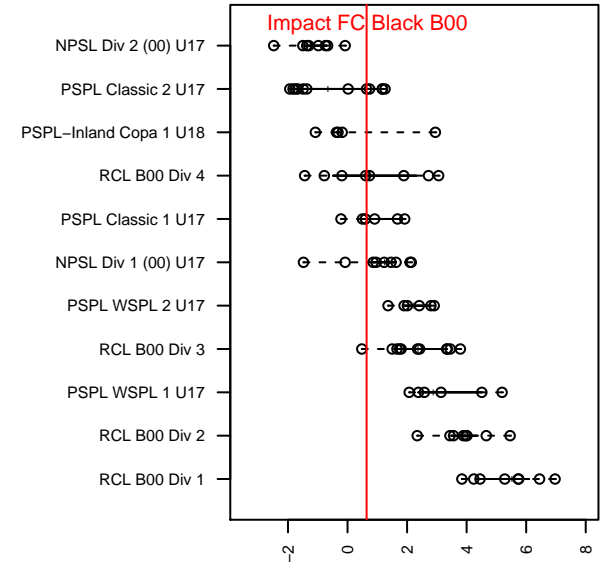

Impact FC Black B00

Cascade SC
 Renton, WA
 B00 total strength=1355
 attack=9.53 defense=4.92
 fall league = PSPL Classic 2 U17

alt names used:
 59 CSC Impact FC 00 Black
 CSC Impact FC B00 Black
 Impact FC 00 Black
 CSC Impact FC 00 Black
 CSC Impact FC 00 Black
 CASCADE SC CASCADE SOCCER CLUB IMF

Venues played:
 2016 Baker Blast U16-17
 2016 Crossfire Select U17
 2016 Blast Off B2000 B
 2016 River Jam Samba U17
 2016 PSPL Classic 2 U17
 2016 WA Cup HS Silver U17

Impact FC Black B00
 Dots are actual minus expected GF (blue circles) and GA (red triangles).
 Blue line is smoothed change in attack strength. Red is smoothed change in defense strength.

**attack and defense variance (black dot)
relative to other teams
and top 10 in region**

**attack and defense rating
relative to others at age
and all opponents in last 13 months**

Performance relative to 13 month average