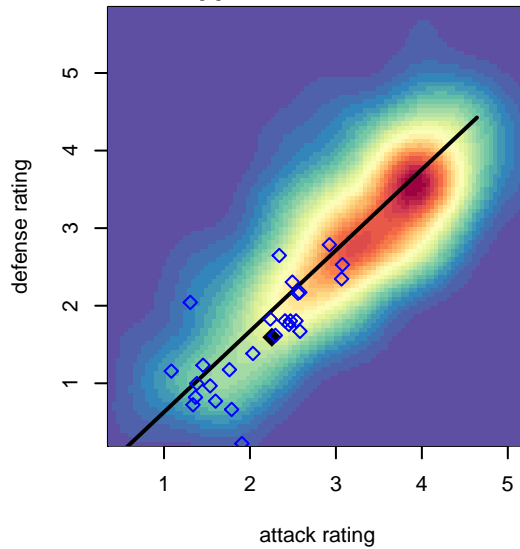

Impact FC Black B00

Cascade SC
 Renton, WA
 B00 total strength=1355
 attack=9.53 defense=4.92
 fall league = PSPL Classic 2 U17

alt names used:
 59 CSC Impact FC 00 Black
 CSC Impact FC B00 Black
 Impact FC 00 Black
 CSC Impact FC 00 Black
 CSC Impact FC 00 Black
 CASCADE SC CASCADE SOCCER CLUB IMF

Venues played:
 2016 Baker Blast U16-17
 2016 Crossfire Select U17
 2016 Blast Off B2000 B
 2016 River Jam Samba U17
 2016 PSPL Classic 2 U17
 2016 WA Cup HS Silver U17

Impact FC Black B00
 Dots are actual minus expected GF (blue circles) and GA (red triangles).
 Blue line is smoothed change in attack strength. Red is smoothed change in defense strength.

**attack and defense variance (black dot)
relative to other teams
and top 10 in region**

**attack and defense rating
relative to others at age
and all opponents in last 13 months**

Performance relative to 13 month average